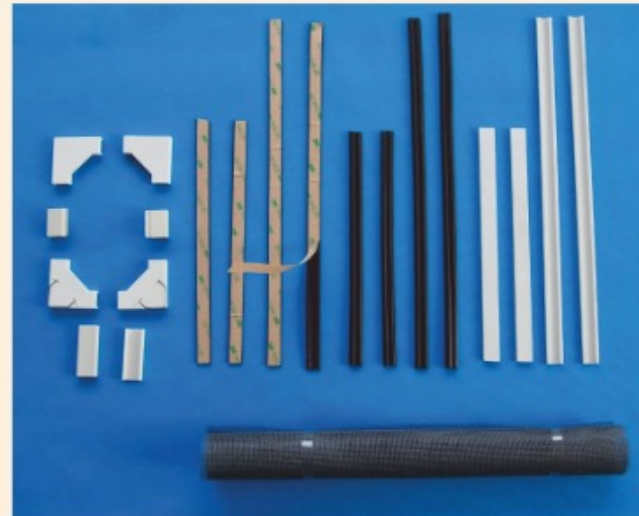

Highlights

DIY - Do It yourself concept

Easy to Fabricate & Easy to Install

T.I.E Italian Fibre Glass Screen

Very Big Value for Money

VHB - Very High Bonding Adhesive

Strong Magnetic Attraction