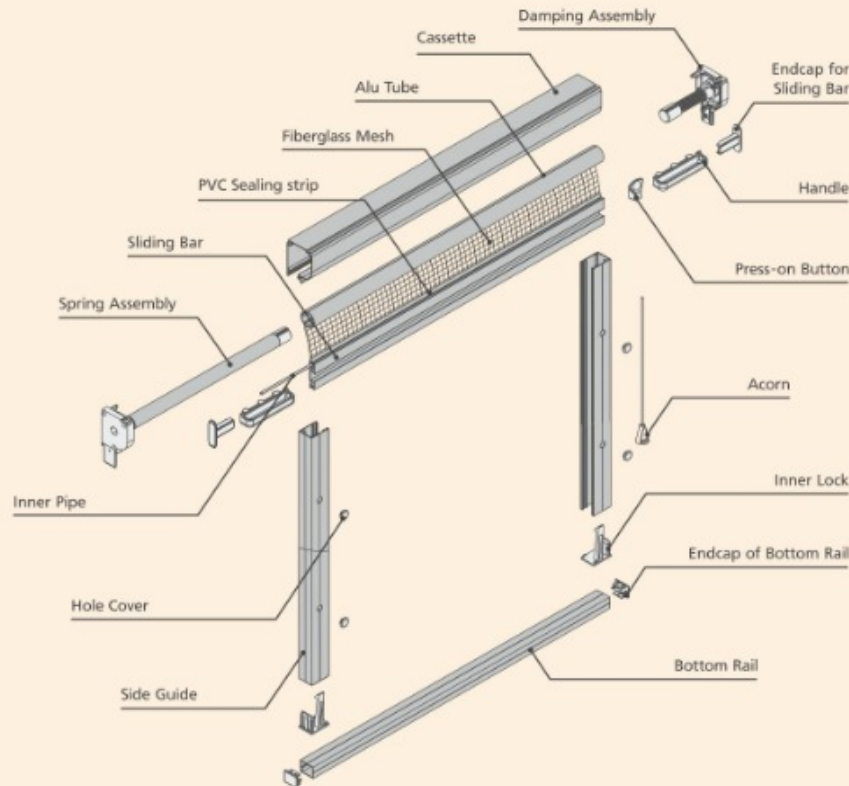

PANORAMA Invisible Screen
T.I.E Italy
Openness Factor - 68%

Highlights

**German Steel Spring
(10000 Cycles)**

T.I.E Fibre Glass Mesh

Aluminum Alloy 6063 T6

Akzo Nobel Powder Coating

Self Cleaning Mechanism

Supreme Pleated Screen for Doors / Windows

90° L Bracket

Windows & Openings
Requiring Special
Solutions without
fixed Profile.

Movement

Single Shutter Left

Single Shutter Right

Double Shutter Centre Split

One Shutter Freedom Mesh

3 Shutter Freedom Mesh