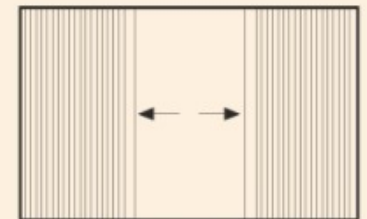

Double Partition Centre Split