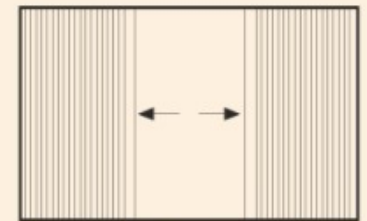

Wide Width Pleated Mesh for Large Doors & Windows.
Suitable for • UPVC • Aluminum • Wooden

- Dimensions – Max Width 4900 mm. Max Height 3200 mm.
- Aluminum – Jindal Alloy 6063, Hardness T6.
- Coating – Powder by AKZO NOBEL, USA (10 yr Warranty).
- Shades – White, Chocolate, Light Oak, Walnut & Mahogany.
- Warranty – 5 Years Unconditional Replacement of Parts. (not including Mesh.)

90° L Bracket

Windows & Openings
Requiring Special
Solutions without
fixed Profile.

Movement

Single Shutter Left

Single Shutter Right

Double Shutter Centre Split

One Shutter Freedom Mesh

3 Shutter Freedom Mesh